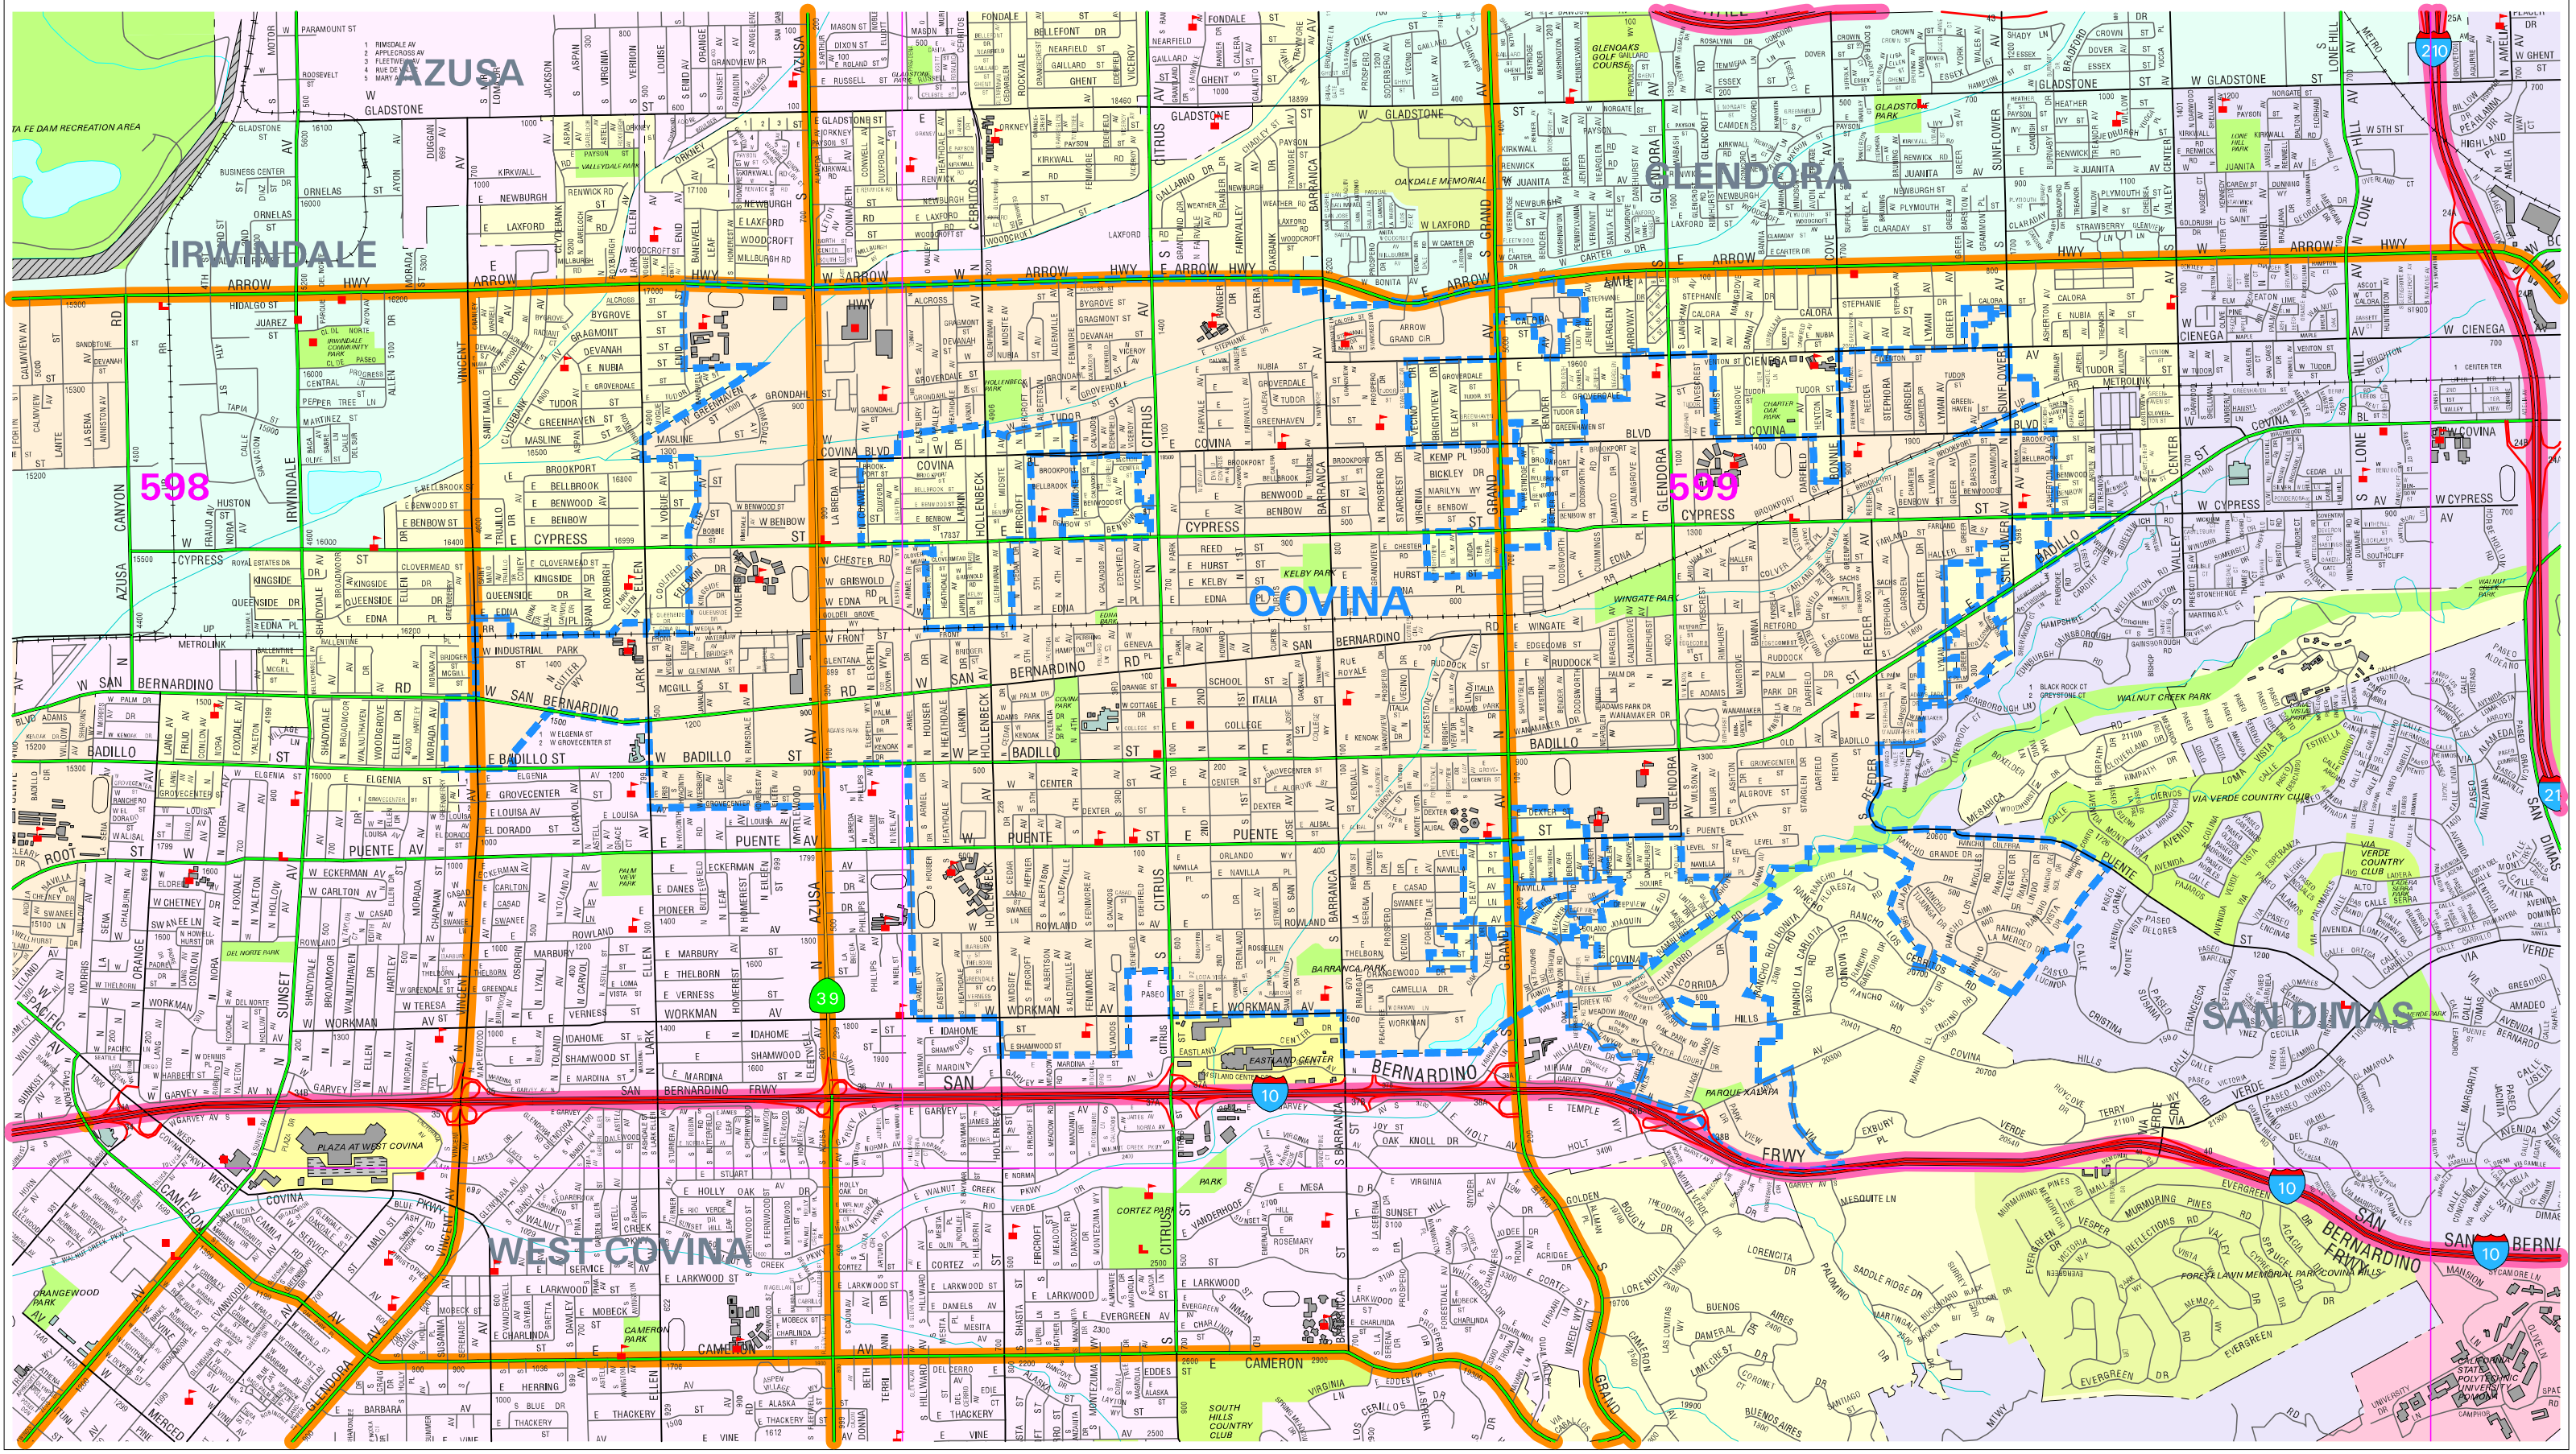

- City Boundary
- Freeway Disaster Route
- Disaster Route
- Thomas Guide Page Grid

CITY OF COVINA

(Map Size: 17" x 11")

AML:s:arpaceaml:dir:form:std:am: Prepared by: DLACY