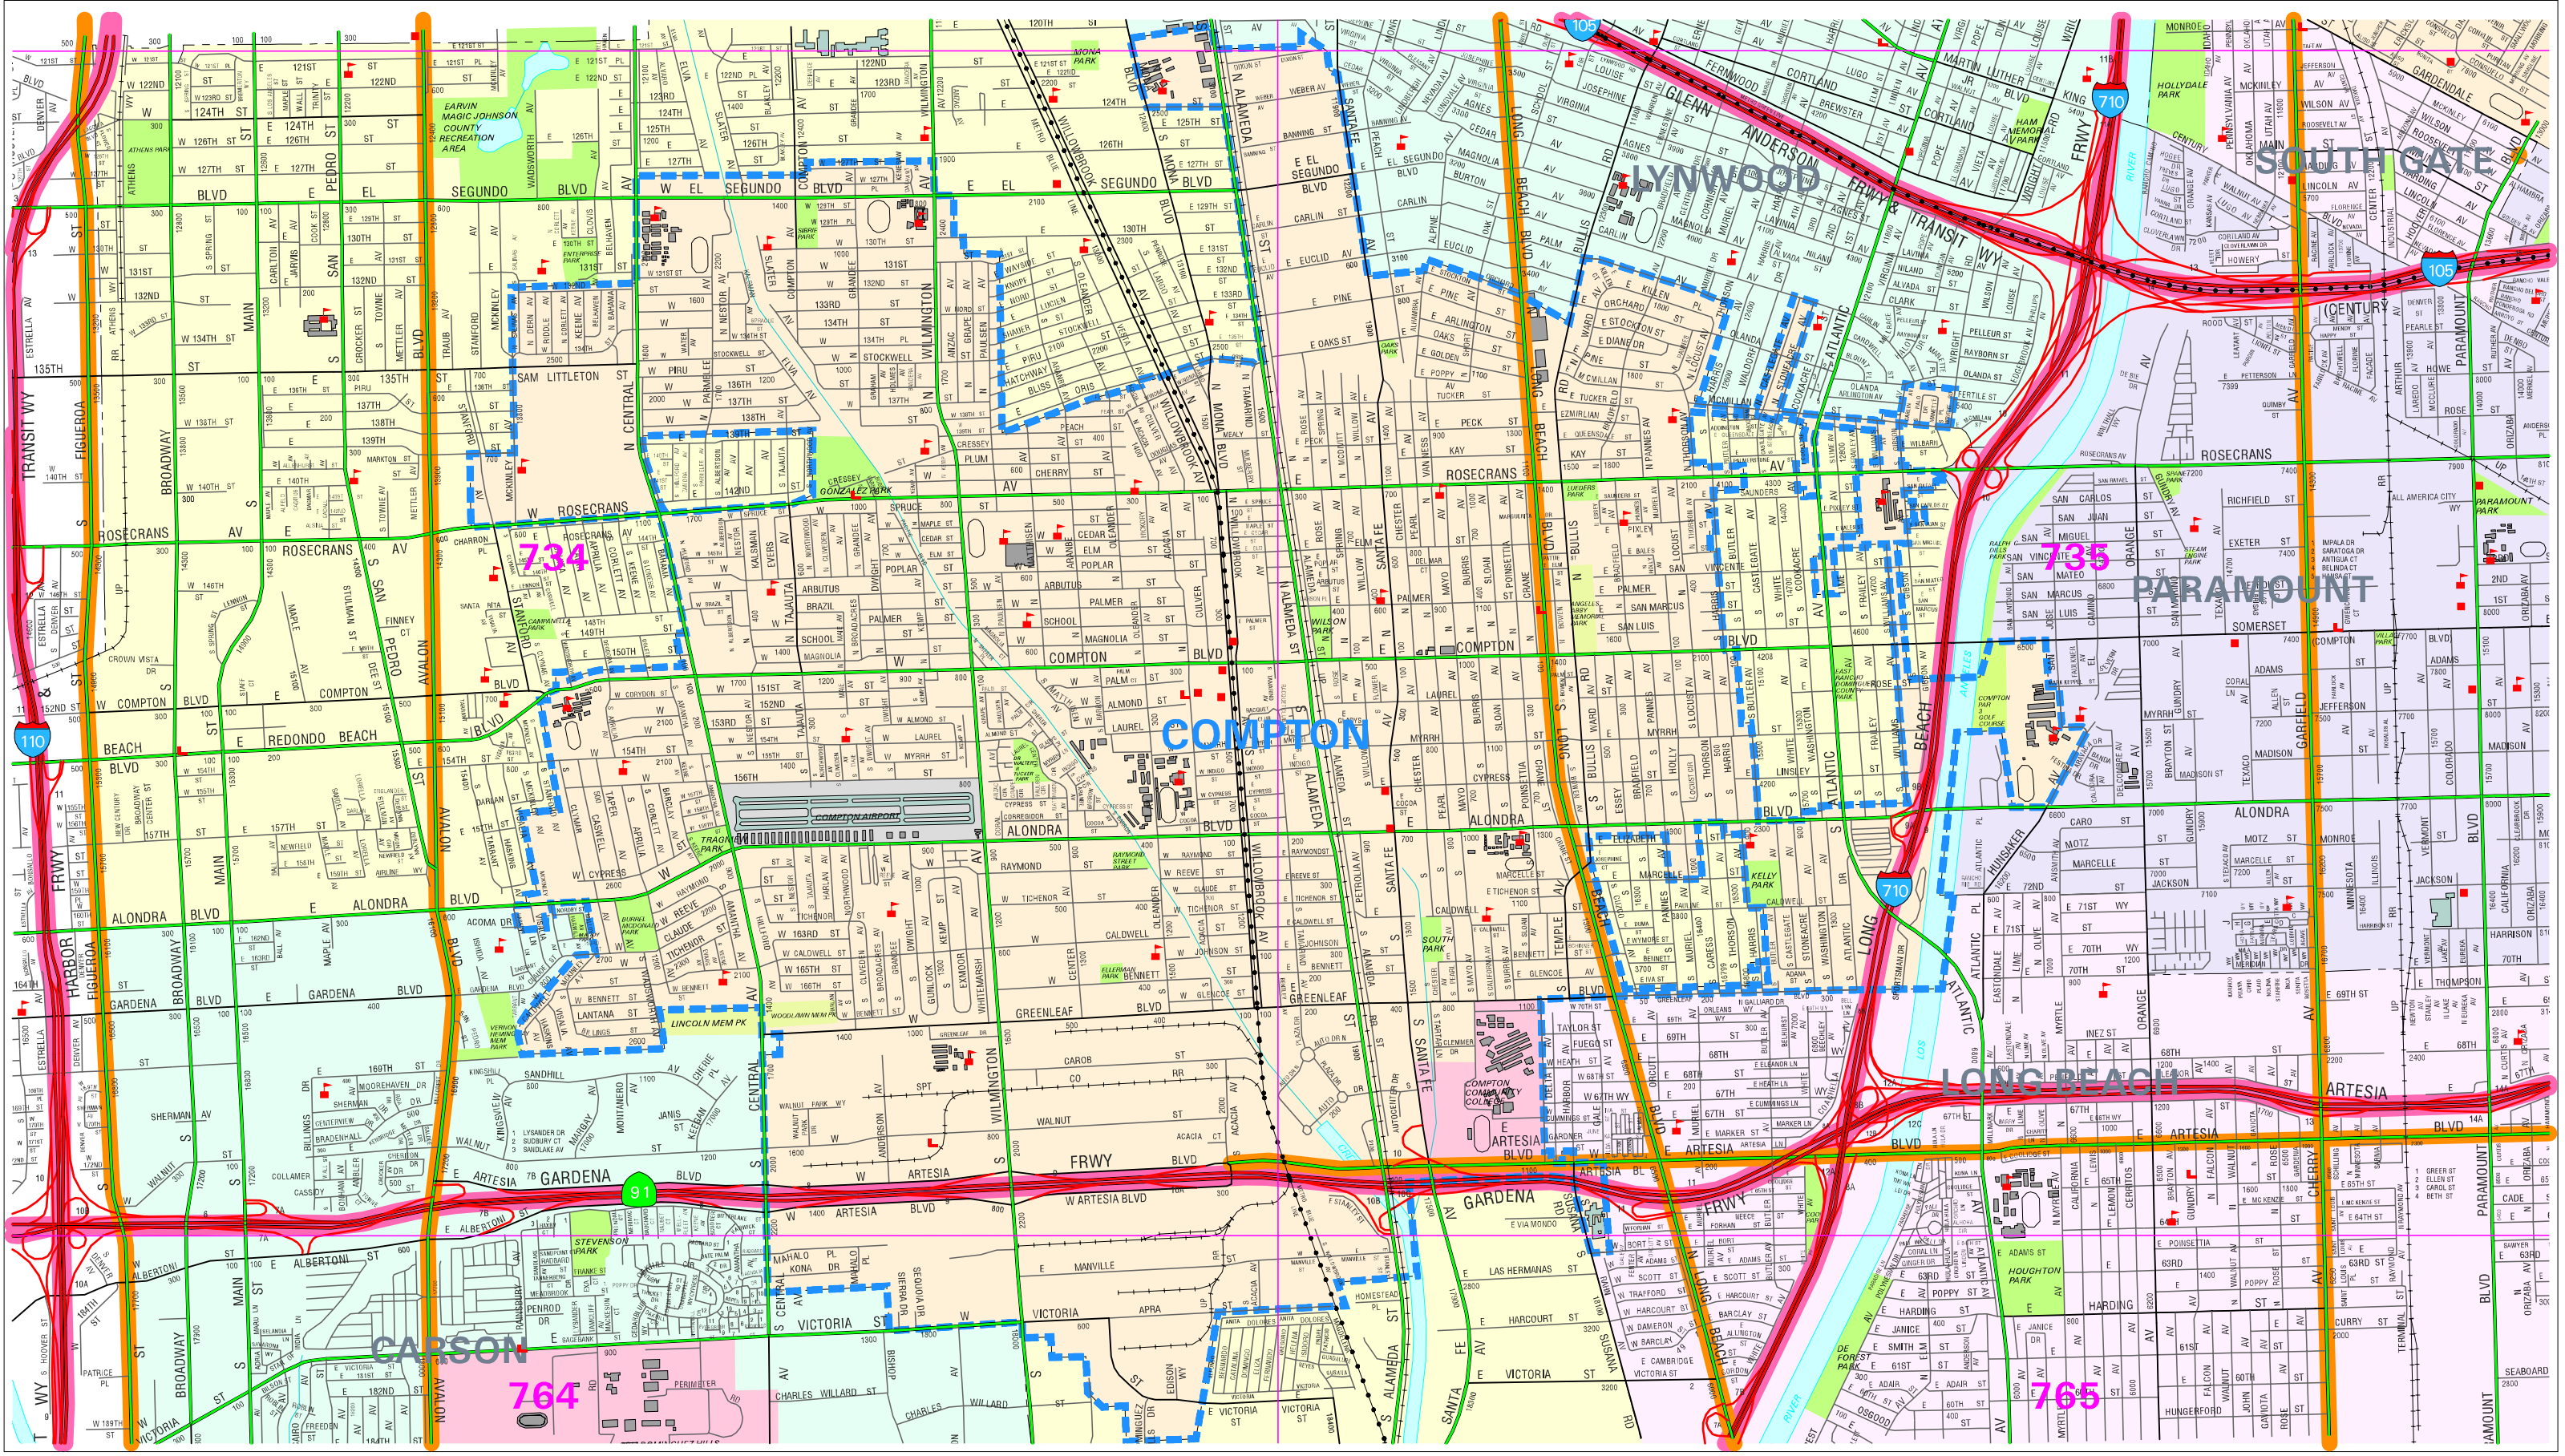

- City Boundary
- Freeway Disaster Route
- Disaster Route
- Thomas Guide Page Grid

CITY OF COMPTON

(Map Size: 17" x 11")

AML:s:arcspaceml:dirform:aml:dirform:std:aml