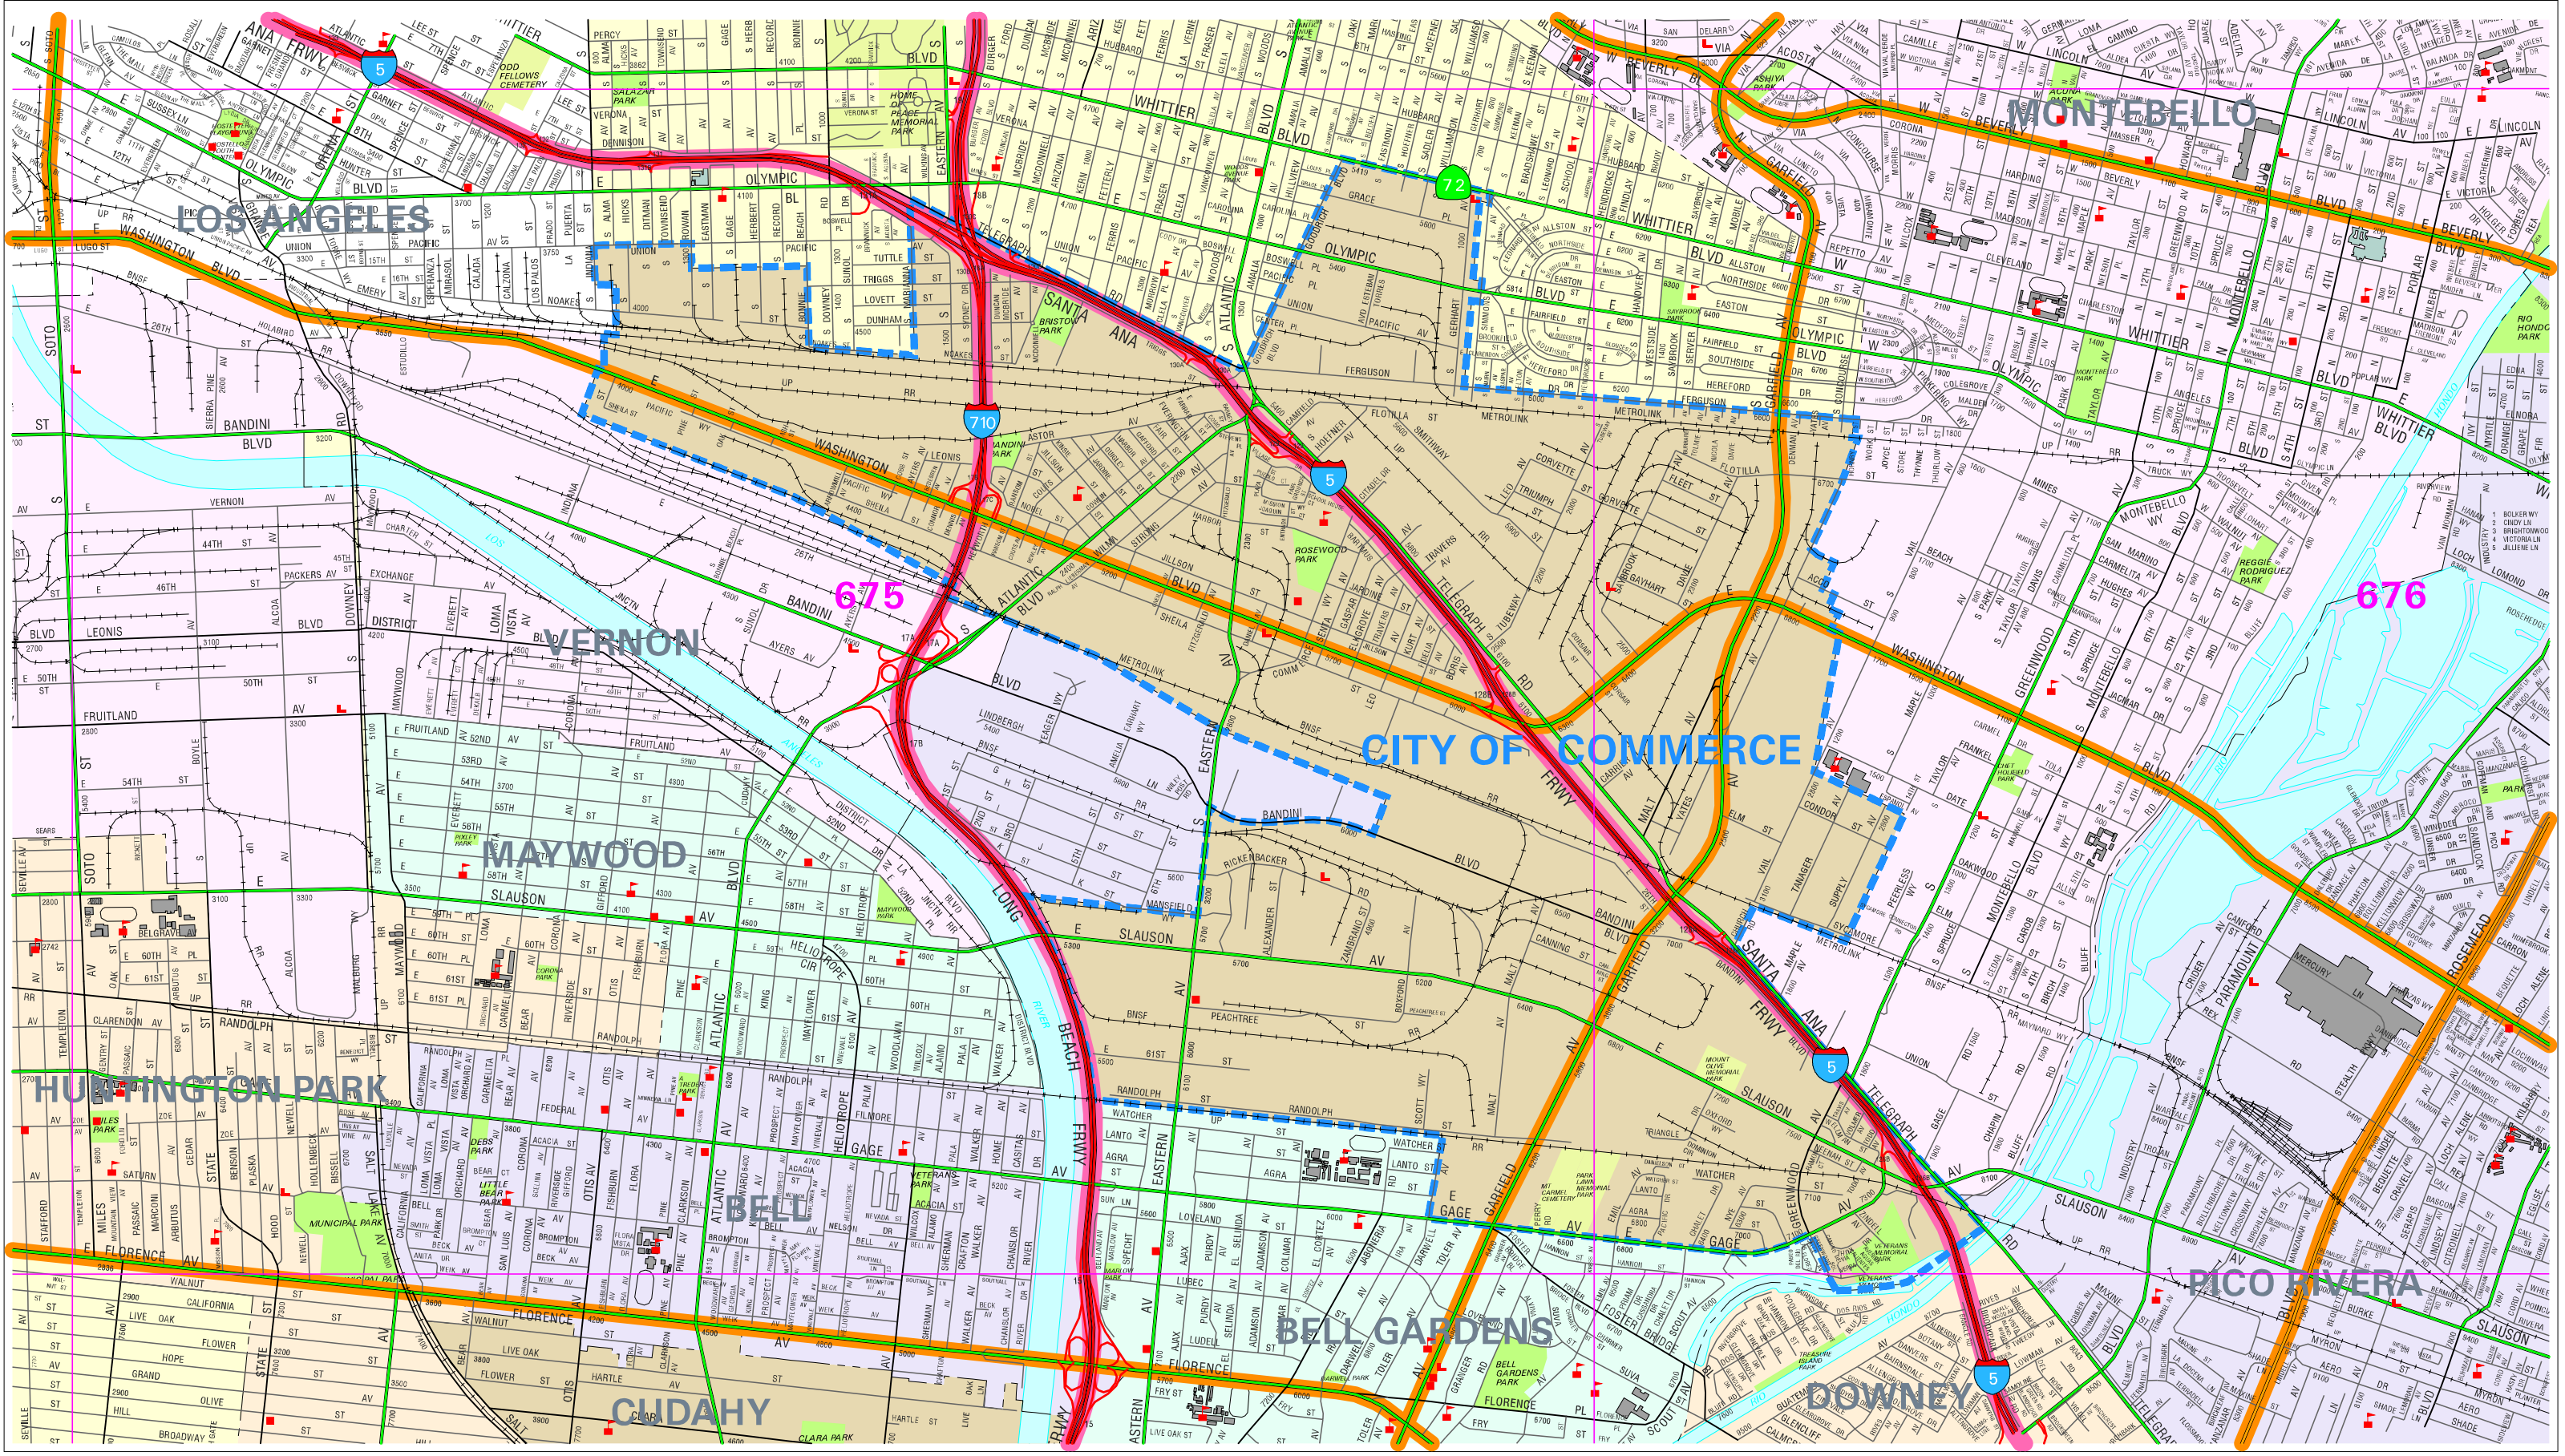

- City Boundary
- Freeway Disaster Route
- Disaster Route
- Thomas Guide Page Grid

CITY OF COMMERCE

(Map Size: 17" x 11")

AML:s:\arspace\wk_dservices\aml_dir\form_dir\form_std.aml Prepared by: DLACY